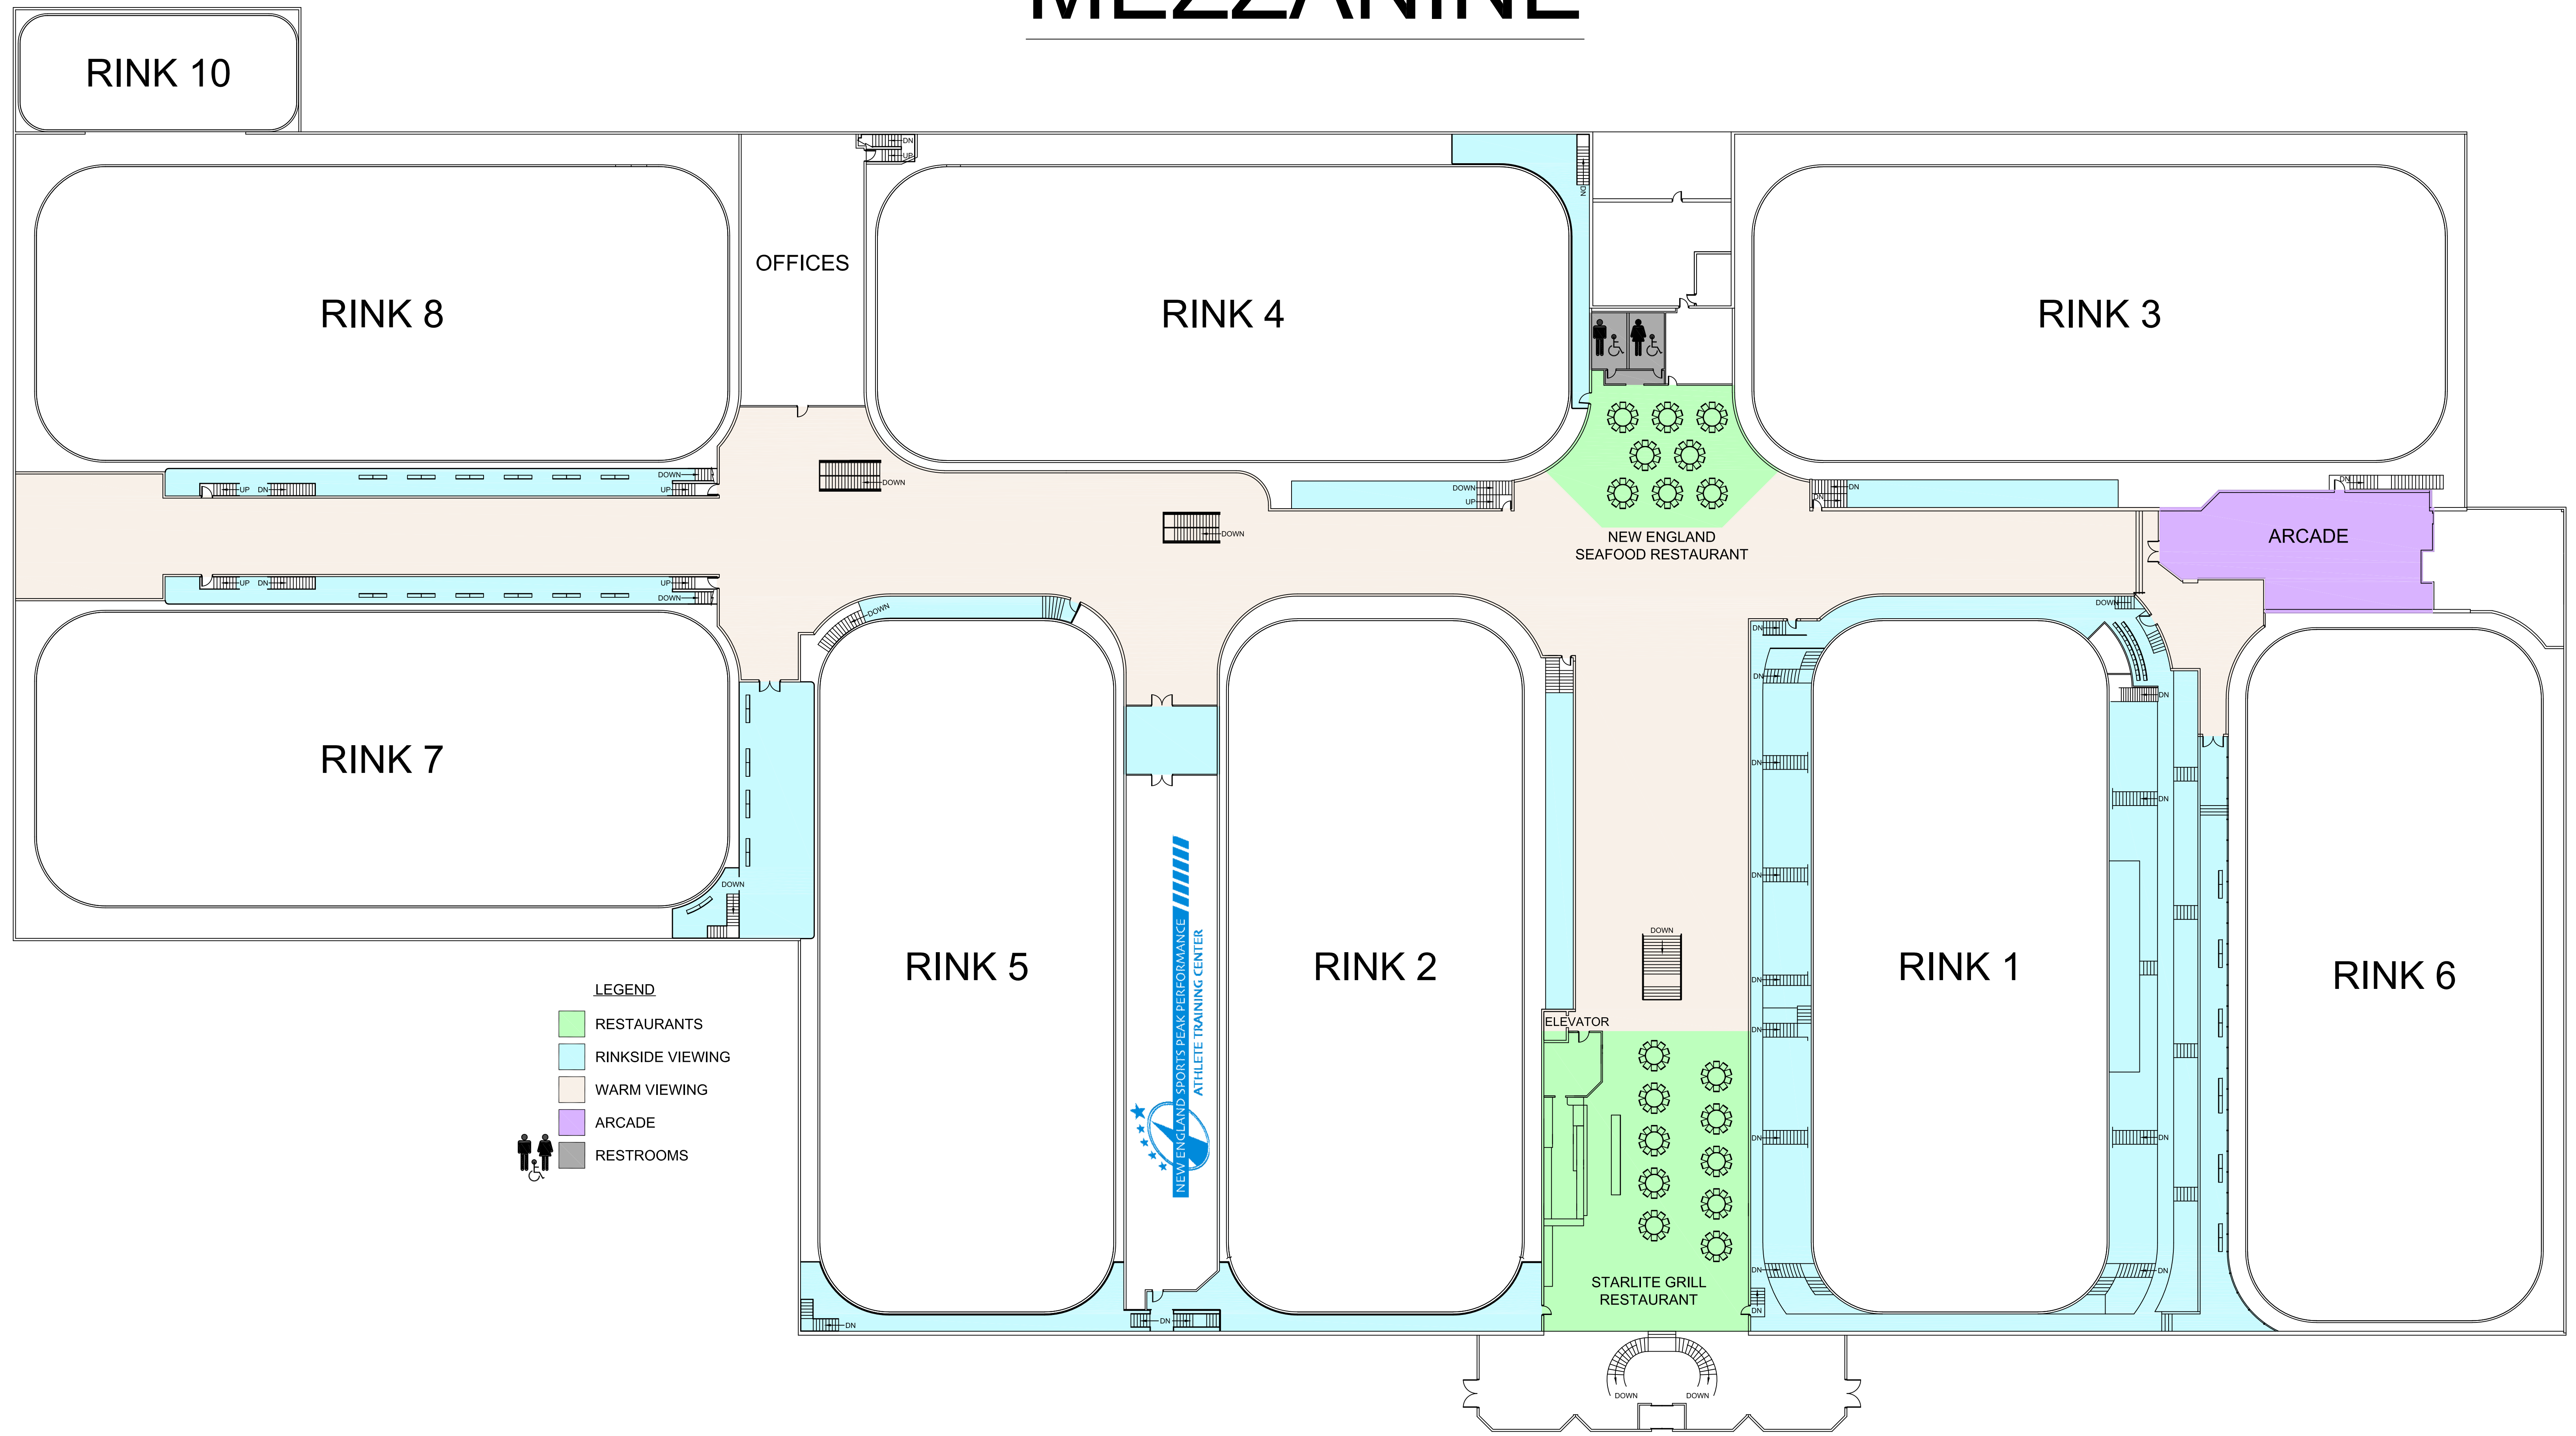

FIRST FLOOR

MEZZANINE

LEGEND

- RESTAURANTS
- RINKSIDE VIEWING
- WARM VIEWING
- ARCADE
- RESTROOMS

NEW ENGLAND SPORTS PEAK PERFORMANCE
ATHLETE TRAINING CENTER

ELEVATOR

NEW ENGLAND
SEAFOOD RESTAURANT

STARLITE GRILL
RESTAURANT

ARCADE

OFFICES

RINK 10

RINK 8

RINK 4

RINK 3

RINK 7

RINK 5

RINK 2

RINK 1

RINK 6