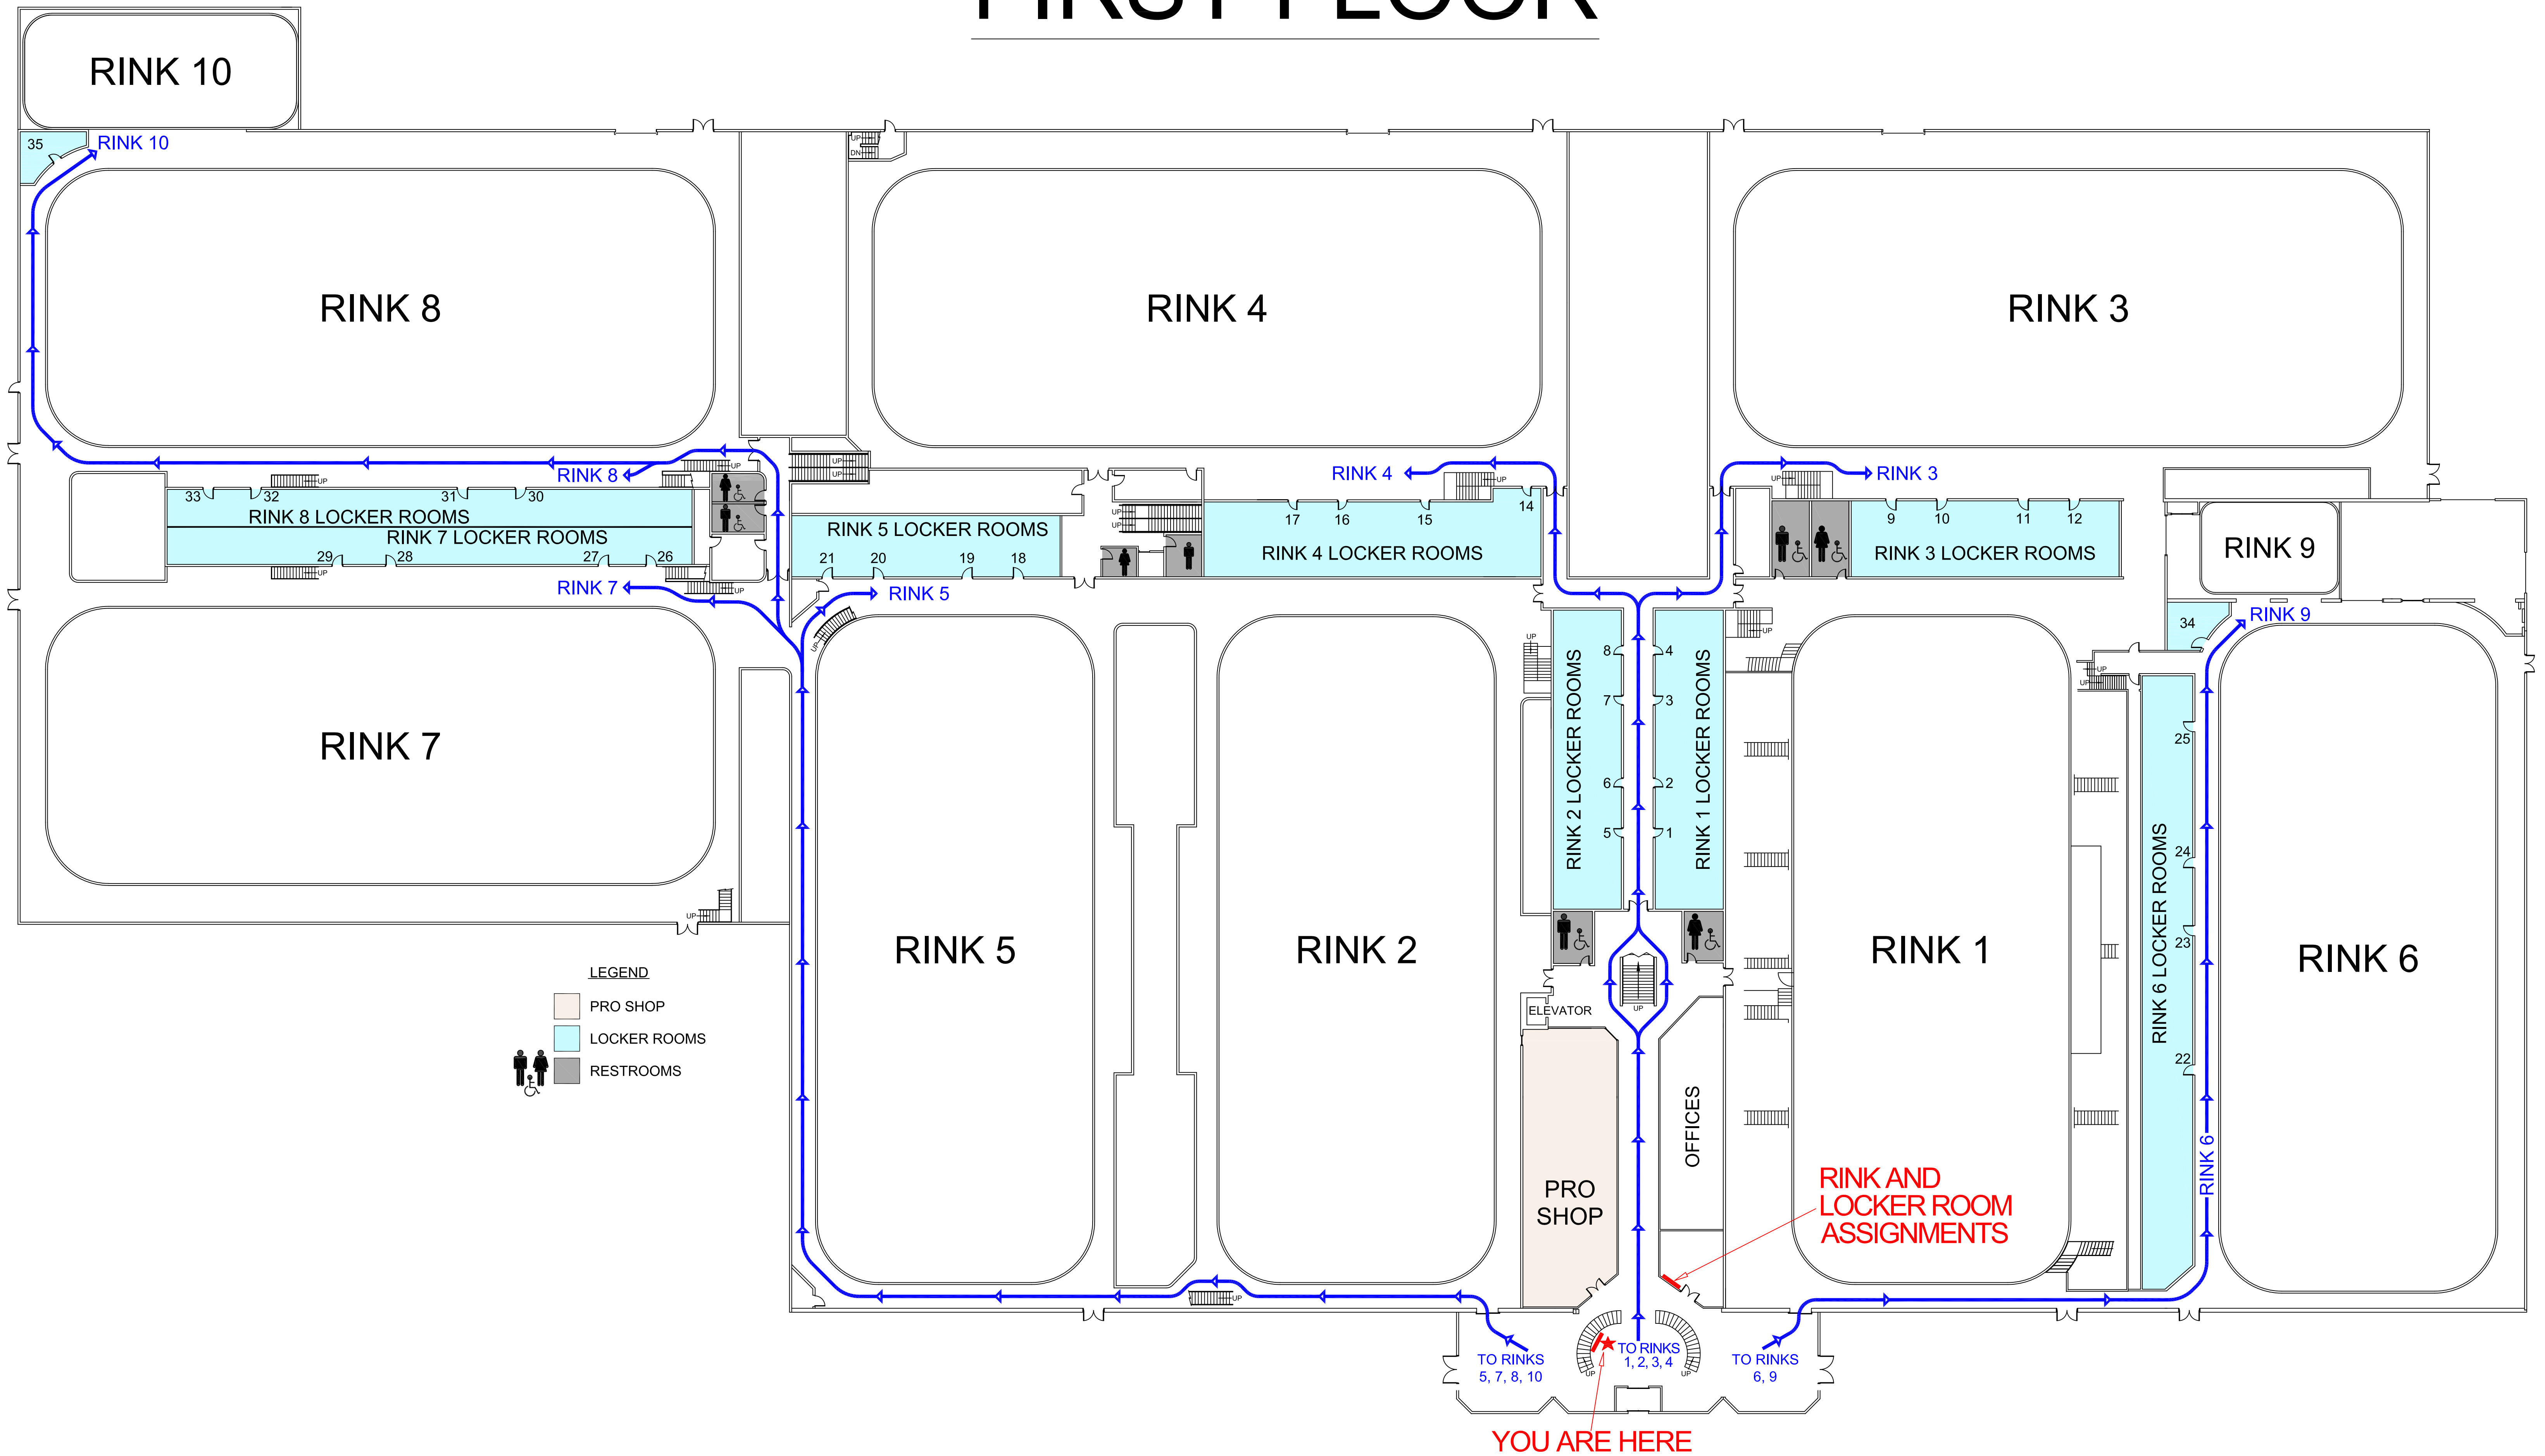

FIRST FLOOR

MEZZANINE

LEGEND

- RESTAURANTS
- RINKSIDE VIEWING
- WARM VIEWING
- ARCADE
- RESTROOMS

NEW ENGLAND SPORTS PEAK PERFORMANCE
ATHLETE TRAINING CENTER

ELEVATOR

NEW ENGLAND
SEAFOOD RESTAURANT

STARLITE GRILL
RESTAURANT

ARCADE

OFFICES

RINK 10

RINK 8

RINK 4

RINK 3

RINK 7

RINK 5

RINK 2

RINK 1

RINK 6